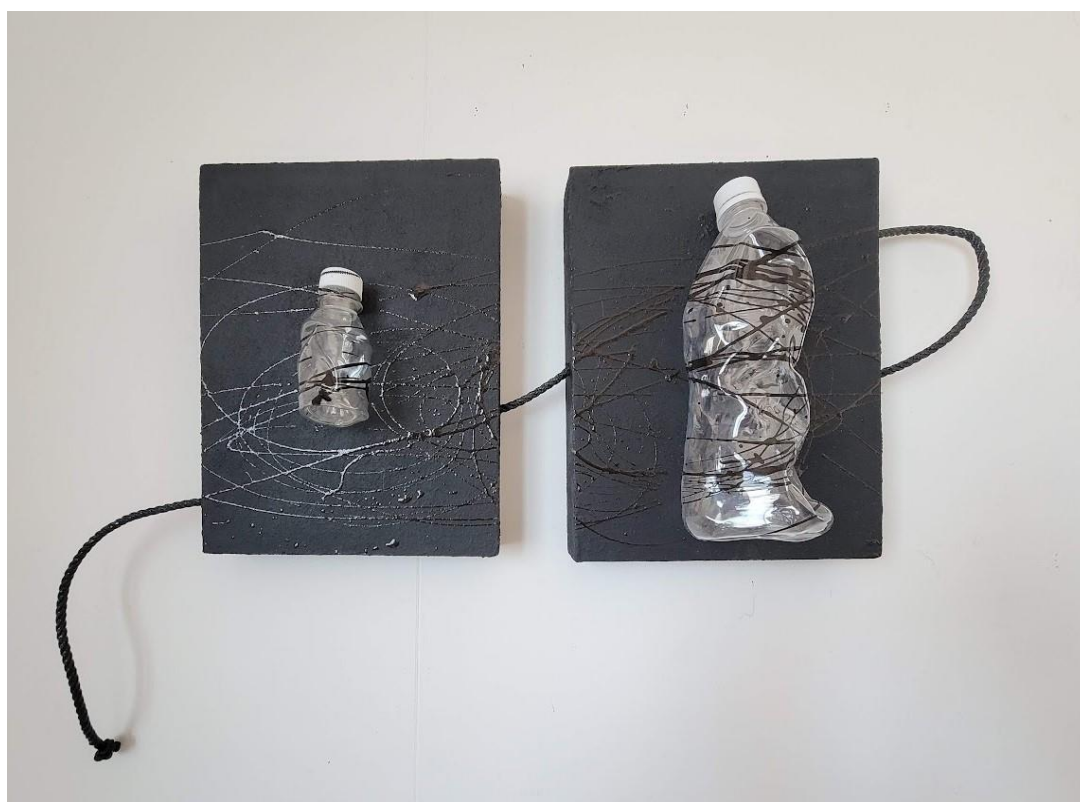

「Blackpainting 漂流」 Mixed media on wood panel (PET, scrap raft rope) (780 × 520mm) ¥80,000