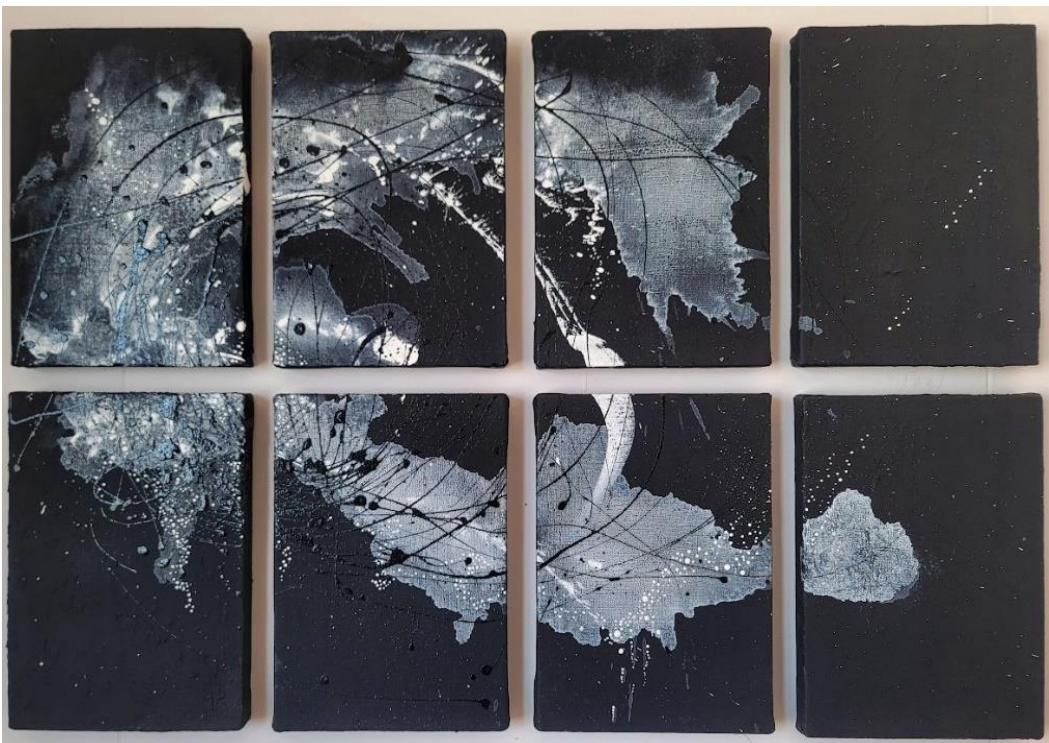

「Metaphysical ,Metaphysically - a - 」Mixed media on canva (160×220mm)×8 ¥150,000

「Metaphysical ,Metaphysically - b - 」Mixed media on canva (160×220mm)×8 ¥150,000

「drawing - a -」 Suzuka ink on Ise-Wash(140 x 180mm) ¥25,000