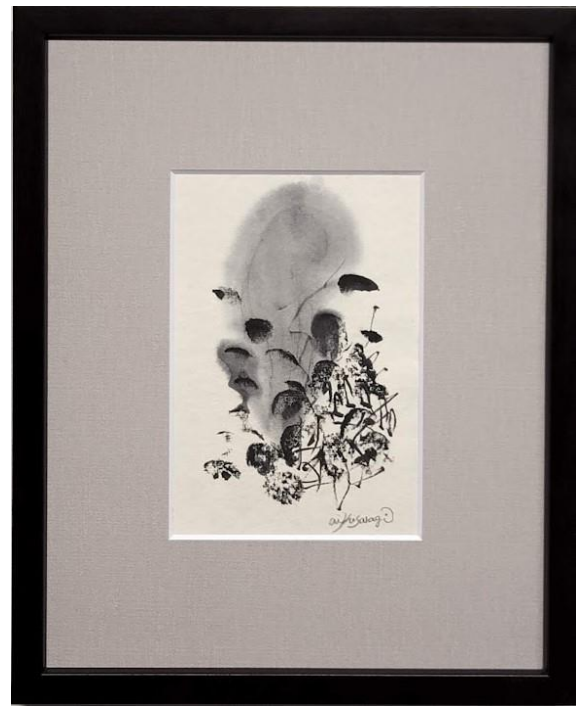

「Metaphysical ,Metaphysically - a - 」Mixed media on canva (160×220mm)×8 ¥150,000

「Metaphysical ,Metaphysically - b - 」Mixed media on canva (160×220mm)×8 ¥150,000

「drawing - a -」 Suzuka ink on Ise-Wash(140 x 180mm) ¥25,000

「drawing - b -」 Suzuka ink on Ise-Wash(140 x 180mm) ¥25,000

「drawing - c -」 Suzuka ink on Ise-Wash(140 x 180mm) ¥25,000

「drawing - d -」 Suzuka ink on Ise-Wash(140 x 180mm) ¥25,000

drawing - e -] Suzuka ink on Ise-Wash (140 × 180mm) ¥25,000

「drawing - f -」 Suzuka ink on Ise-Wash (140 × 180mm) ¥25,000

「ICONOCLASM」mixed media on canvas 910 × 727mm ¥300,000

「Drifter」
Ise-Washi Processing photo edition No.1/3
(200 × 432mm) ¥38,000

「metaphysical - a -」 Ise-Washi photo edition No.1/3 (285 × 380mm) ¥35,000

「metaphysical - b -」 Ise-Washi photo edition No.1/3 (285 × 380mm)

「Blackpainting 漂流」 Mixed media on wood panel (PET, scrap raft rope) (780 × 520mm) ¥80,000

「Asyl - a - 2023」 Wrecked pearl left, EP, pearl powder, Jingu-Cedar, PET (310 × Φ 60mm、400 × Φ 70mm、500 × Φ 70mm) ¥ 100,000