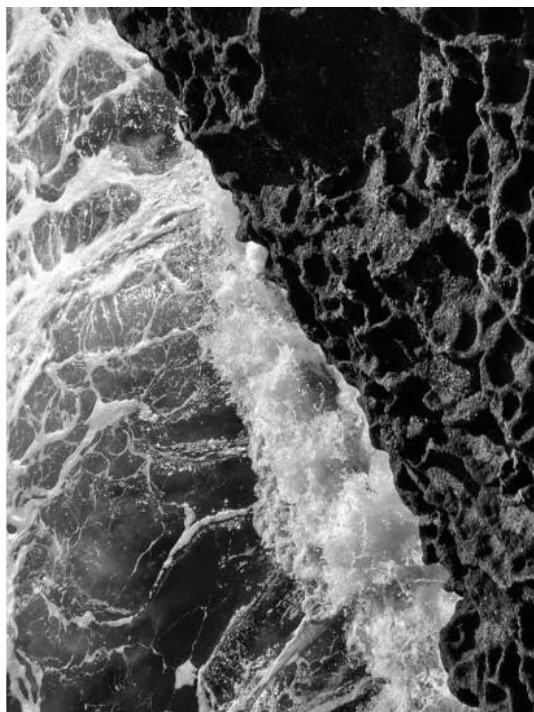

「metaphysical - a -」 Ise-Washi photo edition No.1/3 (285 × 380mm) ¥35,000